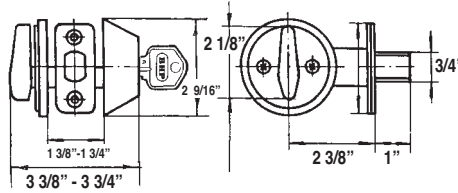

BETTER HOME PRODUCTS

U.L. LISTED SINGLE-CYLINDER DEADBOLT (3-Hour Fire Rating) 10,000 SERIES DEADBOLT - ANTIQUE BRASS FINISH

BHP Item #UL10605AB Single-Cyl. Deadbolt

Constructed from zinc dichromate-plated steel inner components, solid brass cylinder plug and lacquer-coated brass outer components. U.L. approved 3-hour fire rating (U.L. #9ZA7).

Additional Hardware Included:

- * 1 pc. 2 1/4" x 1" radius-corner strike plate
- * 1 pc. all-metal adjustable deadbolt latch with 2 3/8" - 2 3/4" backset, 1/4" radius-corner latch face and 1" solid brass latch throw
- * 4 pcs. #8 x 3/4" wood screws and 2 pcs. 2 1/4" machine screws
- * 2 pcs. homeowner keys